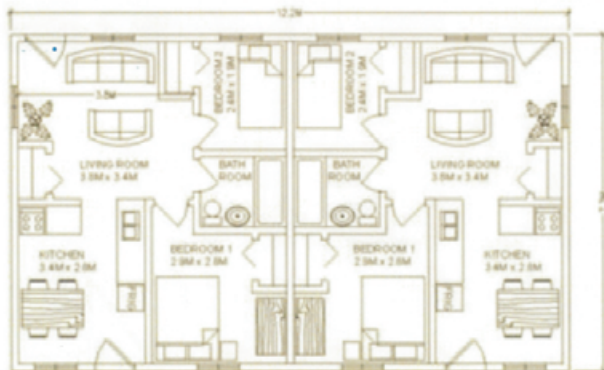

Birchmount-Semi 480 Sq. Ft./44.6M² (x2)

COMMERCIAL SERIES

The Birchmount-Semi has 2 good size 2 bedroom units suitable for a small family. There is a main closet in the living room for coats & boots as well as a closet in each bedroom. The kitchen is big enough for a 4-person table and the bathroom has a toilet, sink, bath & shower.