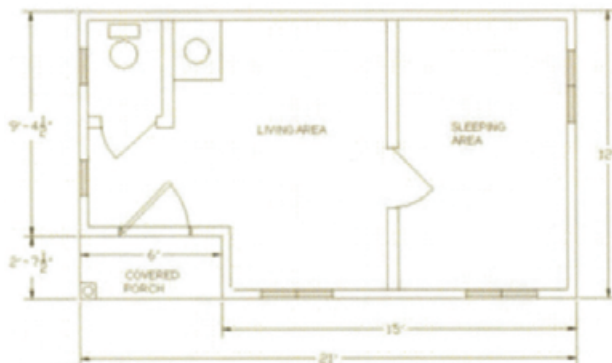

The Guest House

234 Sq. Ft./22M²

CUSTOM SERIES

The Guest House is perfect as a small cabin in the woods, a generous sized bunkie for the cottage, or a comfortable and private place to put your guests at home. This compact, yet attractive cabin has a good sized living area with sink and cabinet, separate sleeping area and privacy toilet. There's plenty of windows for light and fresh air. Even a small covered porch.