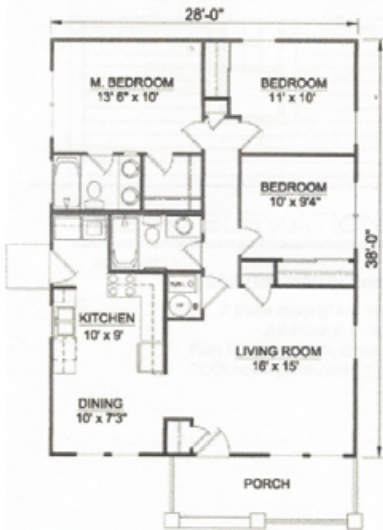

# 1064 Sq. Ft./106.8M<sup>2</sup>

The Traditional 3 bedroom 3 bathroom home has it all! Master bedroom with walk-in closet and 3 piece en-suite washroom plus two generous sized bedrooms. Family sized living room and kitchen and covered porch. Also features a separate side entry through laundry room to home.