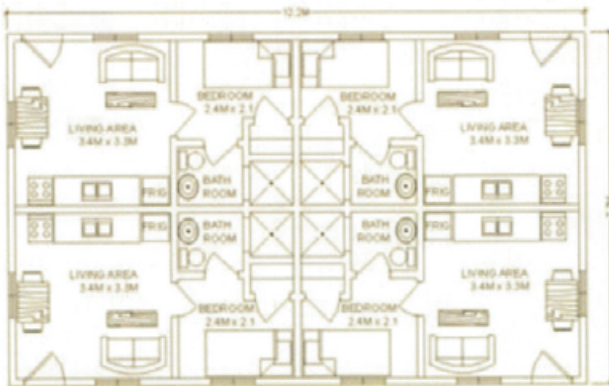

Woodland Quad 240 Sq. Ft./22.3M² (x4)

COMMERCIAL SERIES

The Woodland Quad provides 4 cozy 1 bedroom units complete with bedroom and private 3 piece bathroom. There is a main closet in the living room for coats & boots as well as a closet in the bedroom. The kitchen is big enough to seat 2 people.